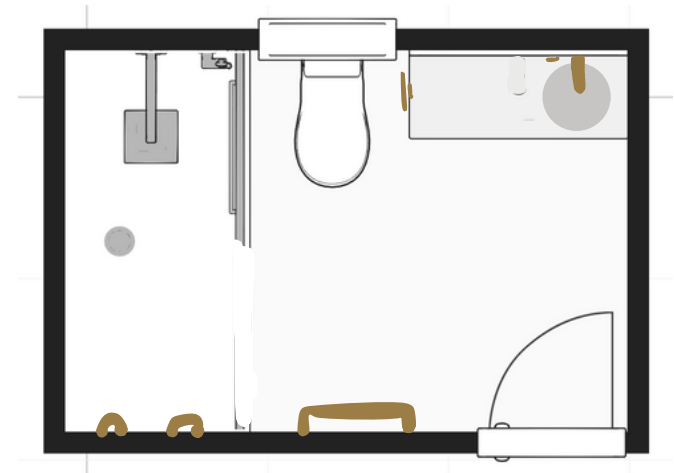

ENSUITE

CREST SHOWER:

Panel With Brushed Brass Accents

SHOWER TAPWARE:

ABI Kingsley Hand shower with Slide Rail & Mixer with Shower Rose Head, Wall Arm & independent mixer

HEATED TOWEL RAIL:

Newtech Evoke 7 bar with concealed wiring 450mm

ROLL HOLDER:

ABI Kingsley Toilet Roll Holder

TOILET:

Newtech Casalino Back to Wall Suite With Brushed Brass Accents

VANITY:

BI Soft Solid Surface 800 2drw w/h Vanity + 400 LH Open Shelves with A051 Vessel Bowl COLOUR: Nordic Ash SKU 81613

VANITY TAPWARE:

Kingsley Mixer & Spout Set - Brushed Brass
SKU: 14325

MIRROR:

Code Solace Arch Framed LED Mirror
1200X1100MM - Brushed Brass
SKU: CM-SA1211B