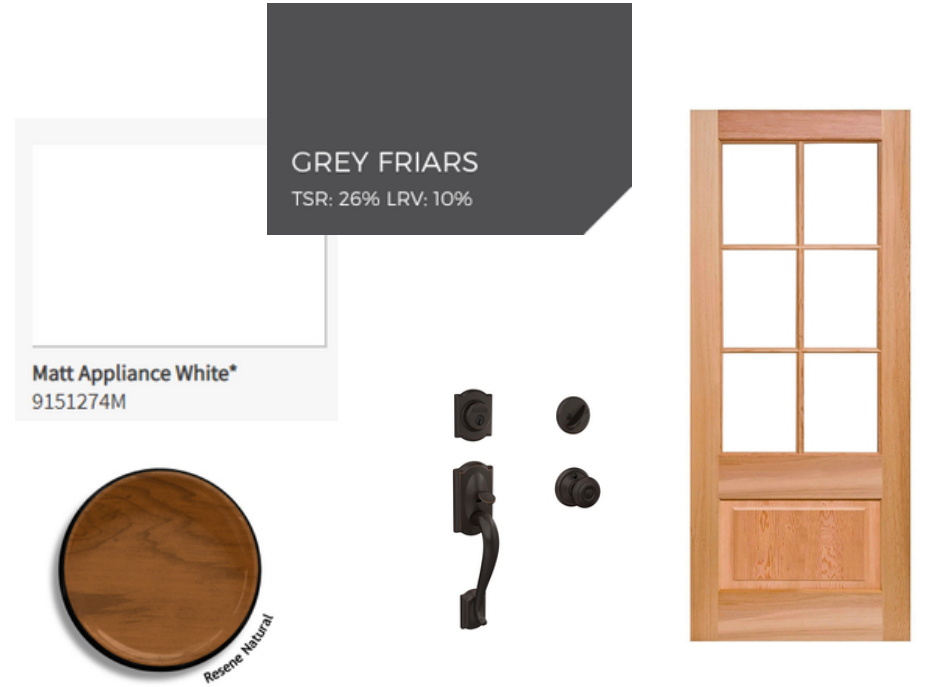

EXTERIOR LOOK

ROOF:

Coloursteel - Corrugate Profile - Grey Friars

JOINERY:

Fariview Residential Suite with Colonial Bars - Aeonox Matt White

FRONT DOOR:

Timber Parkwood Door - Hamptons 3 Style - Stained Natural

HARDWARE:

Schalge Gregorian Camelot - Aged Bronze

CLADDING:

Pine weatherboards with boxed corners & framed windows
Fretwork as shown

FEATURE GABLE:

Cedar Shake Shingles - Stained Resene Natural

GARAGE DOOR:

Sovereign PIR Insulated Door with Glass top-lite panel - Matt White

EXTERIOR LIGHTING:

TLO Cambridge Cougar Lighting - Bronze