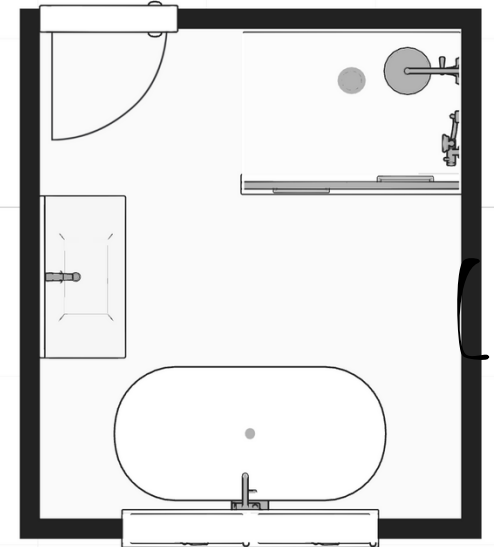

MAIN BATH

SHOWER TAPWARE:

ABI Kingsley Hand shower with Slide Rail & Mixer

SHOWER GLASS SLIDER:

Crest Frameless Slider Shower 1200 x 1000

HEATED TOWEL RAIL:

Newtech Evoke 7 bar with concealed wiring 450mm

BATH TAPWARE:

ABI Kingsley Assembly Tap & Spout Set

BATHTUB:

BI VCBC #N1A 1500mm Form Petite Freestanding Natural Stone Bath

MIRROR:

Standard 850 Mirror

MIRROR LIGHTS:

Designer Chandelier Provincial Collection Wall Sconce - Brass Finish - H:25cm x 2

VANITY:

85107: BI Soft Solid Surface 650 2DRW W/H Vanity + 300 Open Shelves with MOO415 Bowl & Colour: Honey Ash

VANITY TAPWARE:

ABI Kingsley Wall Mounted Mixer