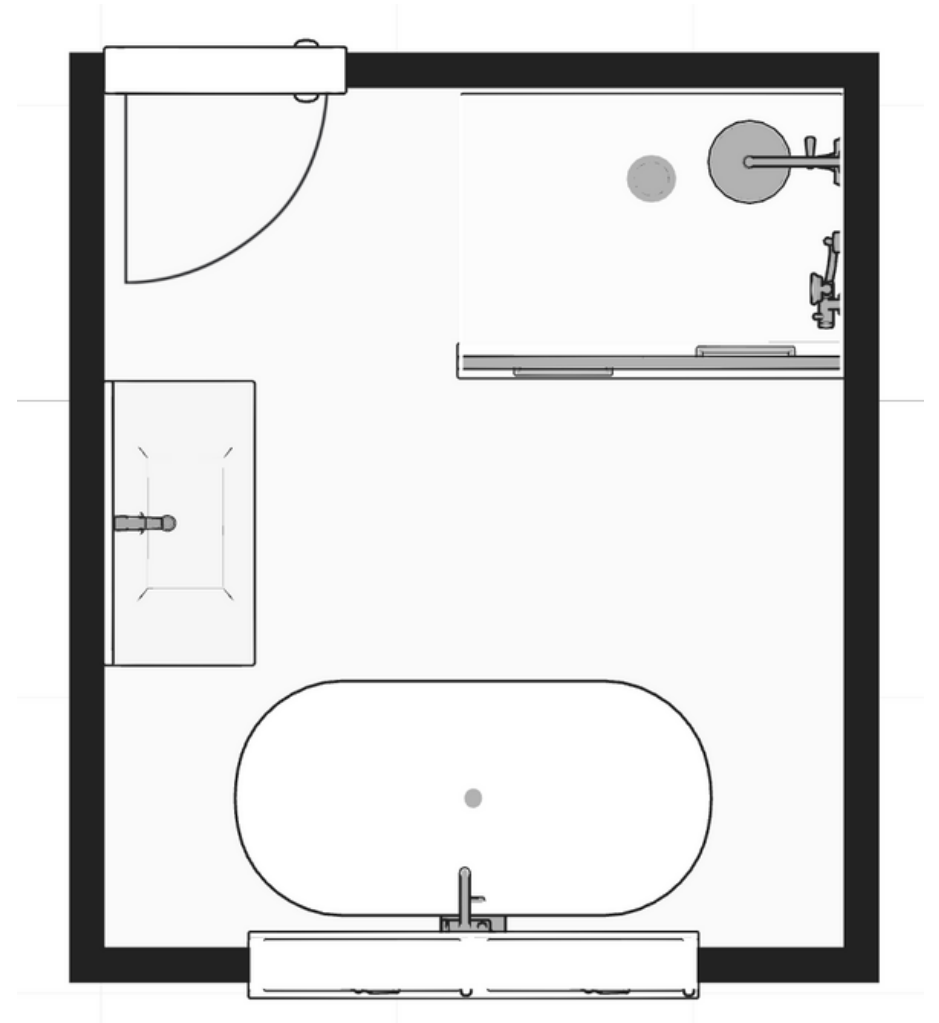

MAIN BATH TILING

Walls: to under the window height
Shower: full height
ASPEN SNOW GROOVES

Floor incl Shower with Nib:
UNIQUE TRAVERTINE ANCIENT WHITE