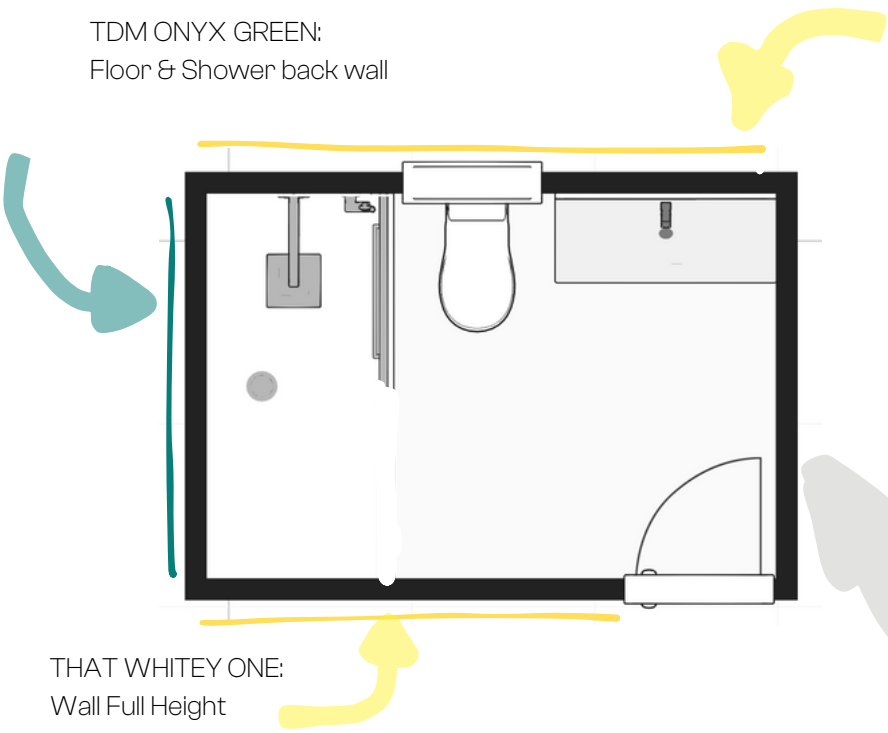

TDM ONYX GREEN:
Floor & Shower back wall

THAT WHITEY ONE:
Wall Full Height